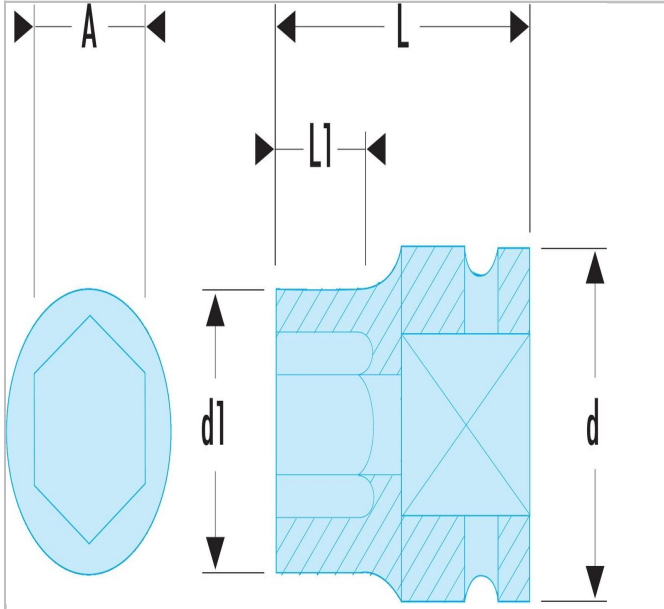

## NS.10A | NS.A - 1/2" drive metric 6-point impact sockets

### Description:

- For your safety, use impact sockets and accessories with the appropriate rings and pins.

	<b>NS.10A</b>
A [mm]	10.0
Contents []	Tray: PL.608A