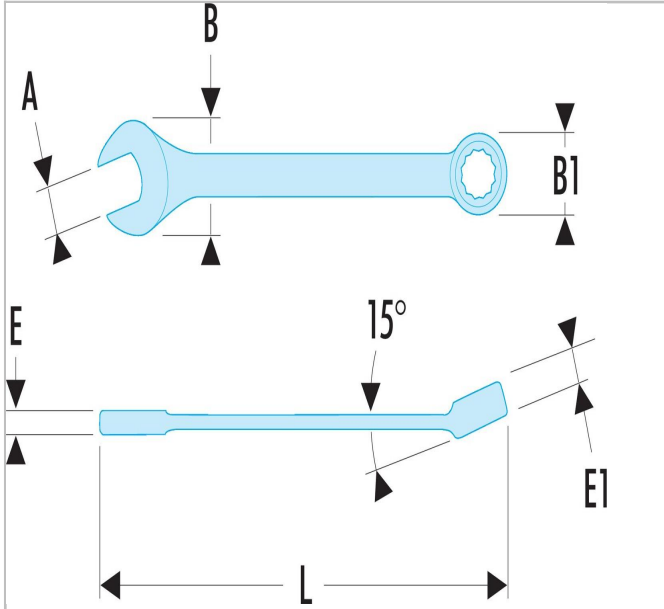

40.23LA | 40.LA- Metric long-reach combination wrenches

Description:

- Long combination wrenches: the extra-long handle passes high torque with minimum effort.
- OGV® profile with 12-point ring for powerful tightening while protecting the nut.
- Ring head angled at 15°.
- Open end head angled at 15°.
- Metric sizes: 19 to 65 mm.
- Presentation: satin chrome finish.

	40.23LA
A [mm]	23.0
Length L [mm]	381.0
Thickness E [mm]	10.3
Thickness E1 [mm]	14.5
Head Width B [mm]	53.0
Head Width B1 [mm]	35.4
Weight [Kg]	0.37