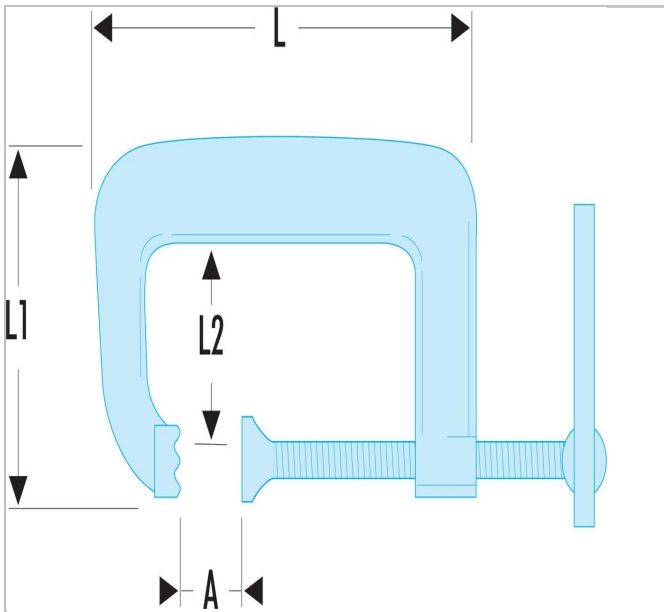

271A.100 | 271A - Compact G-clamp

Description:

- Capacity: 0 to 250 mm and 0 to 9"7/8.
- Presentation: galvanised - burnished screw.

	271A.100
Length L [mm]	192
Length L1 [mm]	131.0
Length L2 [mm]	77.0
open position o maxi [mm]	100.0
A Maxi [mm]	100