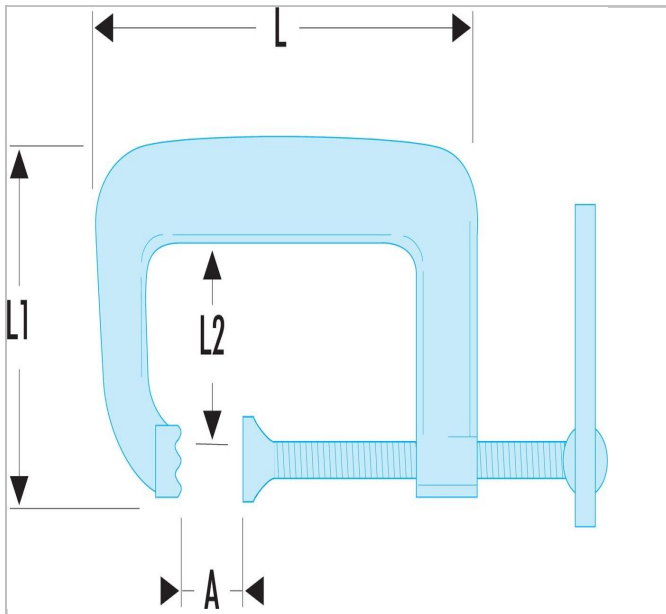

271A.150L | 271A.L - Deep-throat G-clamp

Description:

- Capacity: 0 to 150 mm and 0 to 5"7/8.
- Presentation: galvanised - burnished screw.

	271A.150L
Length L [mm]	288.0
Length L1 [mm]	213.0
Length L2 [mm]	133.0
open position o maxi [mm]	150.0
A Maxi [mm]	133.0
Weight [Kg]	3.32