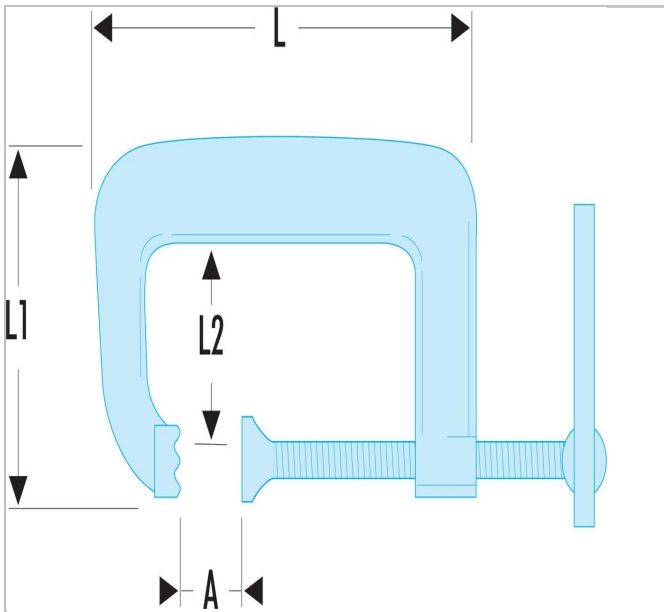

## 271A.150 | 271A - Compact G-clamp

### Description:

- Capacity: 0 to 250 mm and 0 to 9"7/8.
- Presentation: galvanised - burnished screw.

	<b>271A.150</b>
Length L [mm]	262.0
Length L1 [mm]	162.0
Length L2 [mm]	98.0
open position o maxi [mm]	150.0
A Maxi [mm]	150.0
Weight [Kg]	1.98