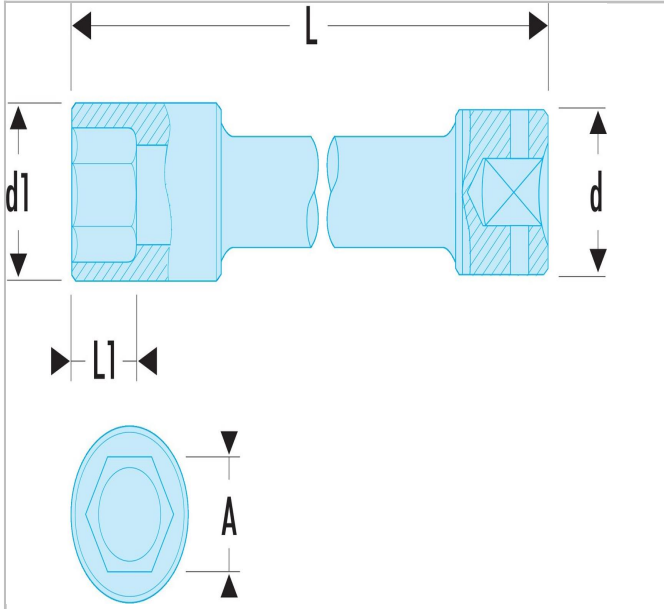

NM.32ELA | NM.ELA - 1" drive extra-long reach metric 6-point impact sockets

Description:

- For your safety, use impact extensions and accessories with the appropriate rings and pins.

	NM.32ELA
Contents []	Box