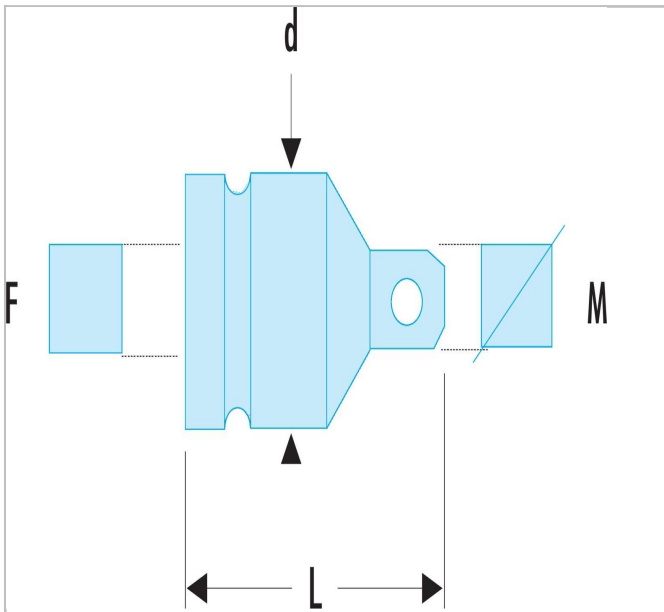

NM.231A | NM.A - 1" to 3/4" impact couplers

Description:

- For your safety, use impact couplers with the appropriate rings and pins.

	NM.231A
Contents []	Box