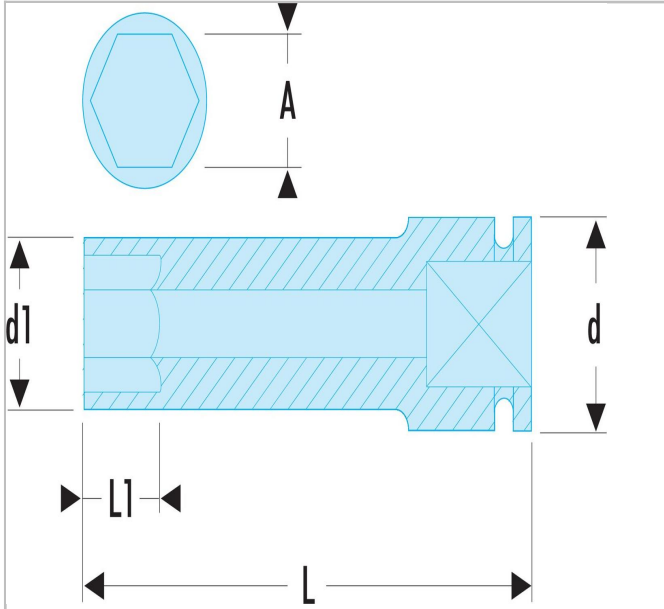

NM.65LA | NM.LA - 1" drive long-reach metric 6-point impact sockets

Standards:

NF ISO 2725-2, NF ISO 1711-2,
ISO 2725-2, ISO 1711-2, DIN
3129, ASME B107.33

Description:

- For your safety, use impact sockets and accessories with the appropriate rings and pins.