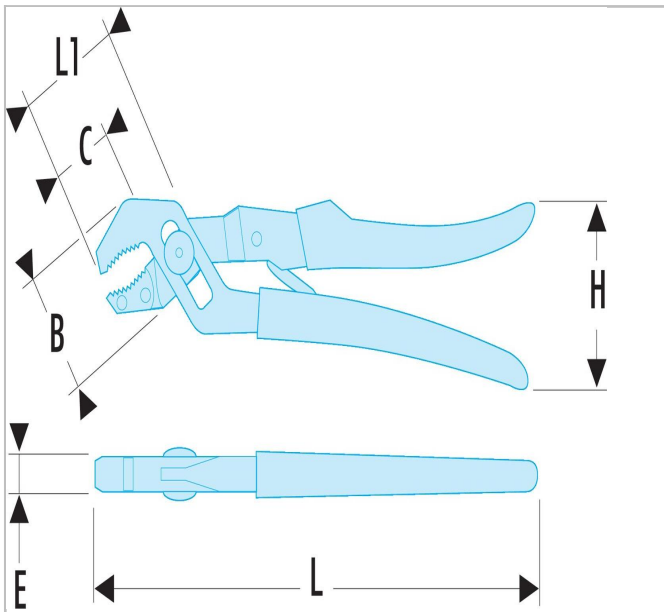

485.23 | 485 - Automatic multigrip pliers

Description:

- Instant automatic setting with one hand while clamping.
- Capacity: - 485.17: diameter 28 mm, 6-point 23 mm. - 485.23: diameter 45 mm, 6-point 38 mm.
- Finish: burnished, PVC grip.

	485.23
A [mm]	40.0
Length L [mm]	230.0
Length L1 [mm]	57.0
Thickness E [mm]	10.0
Head Height C [mm]	30.0
Head Width B [mm]	40.0
Height H [mm]	70.0
Weight [g]	380.0