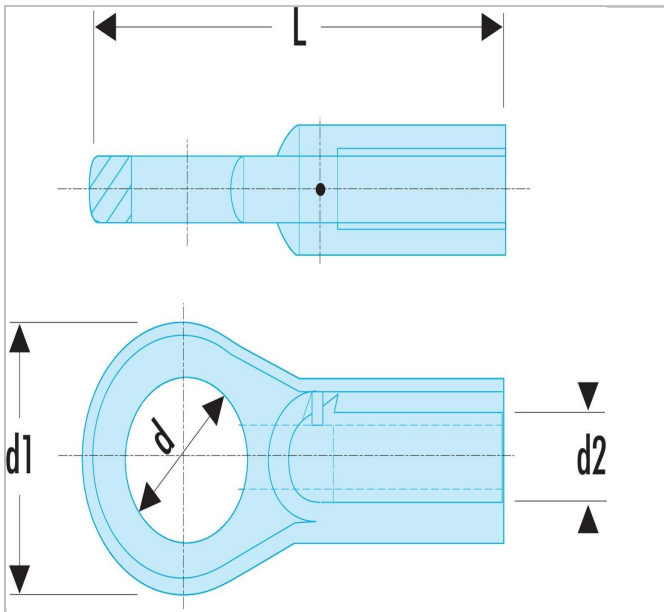

## 289.M22 | 289.M - Nut splitter

### Description:

- For splitting a worn or jammed nut without damaging the screw thread.

	<b>289.M22</b>
Diameter [mm]	39.0
Diameter D Mini - Maxi [mm]	22 - 27
Diameter D1 [mm]	56.5
Diameter D2 [mm]	16.0
Length L [mm]	148.0
Weight [g]	600.0