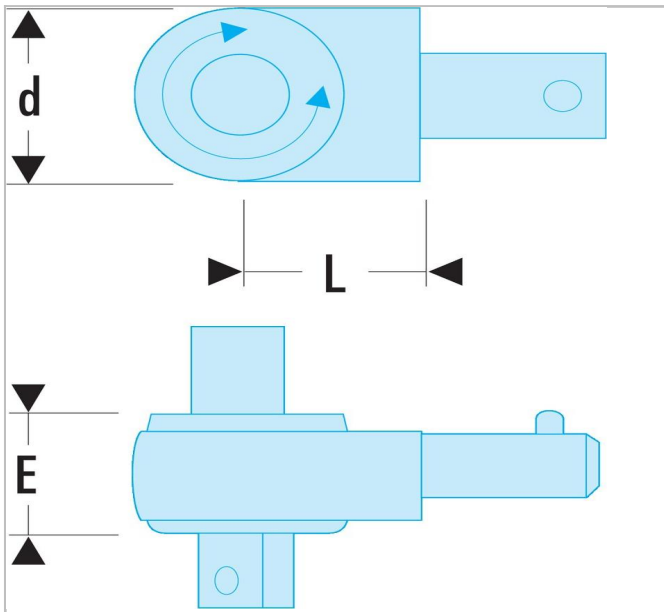

S.382 | Ratchet - drive 14 x 18 mm

Description:

- For use with swivel handle S.305P.
- Square: 1/2".

S.382