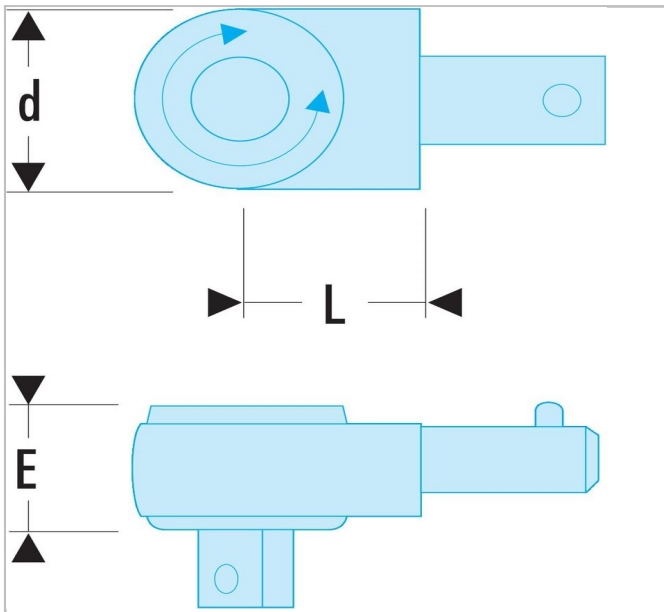

S.382V | Compact ratchets - drive 14 x 18 mm

Description:

- Compact ratchets - drive 14 x 18 mm

S.382V