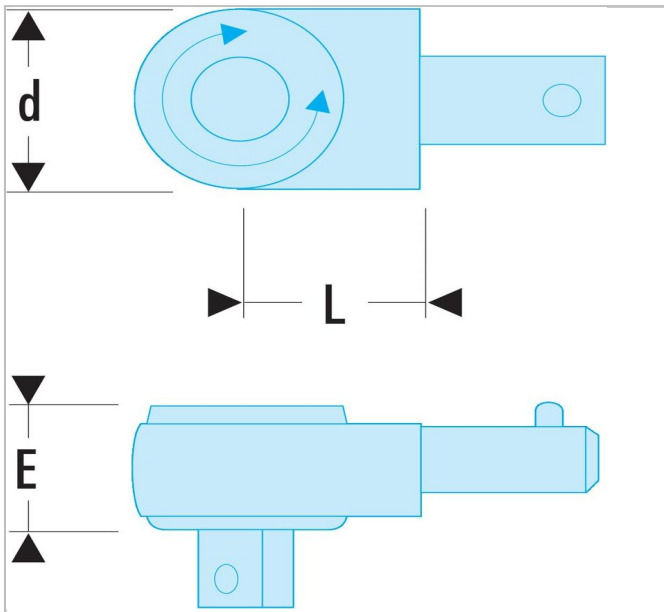

S.372V | Compact ratchets - drive 9 x 12 mm

Description:

- Compact ratchets - drive 9 x 12 mm

S.372V