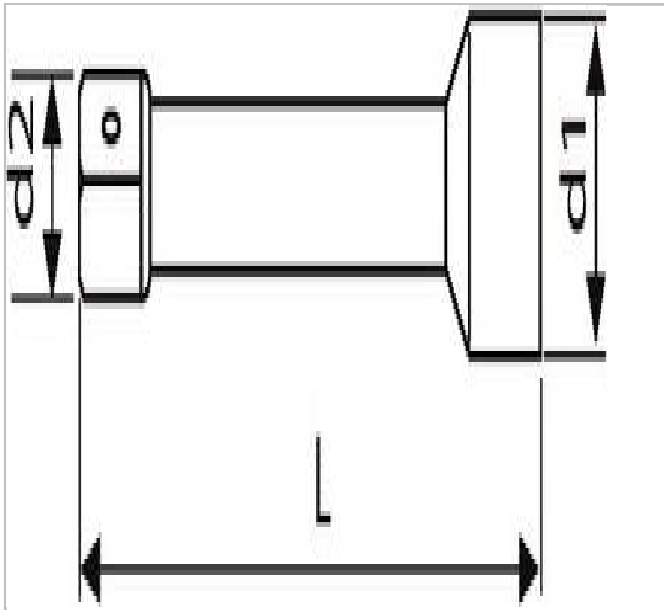

E113710 | EXPERT 1/2" extensions

Description:

- ISO 3315
- DIN 3122
- ISO 1174-1
- Chrome vanadium steel.
- High Chrome finish.
- For manual use.

	E113710
Diameter D1 [mm]	22.5
Diameter D2 [mm]	12.7
Length L [mm]	75.0
Weight [g]	125.0
Height H [mm]	15.0