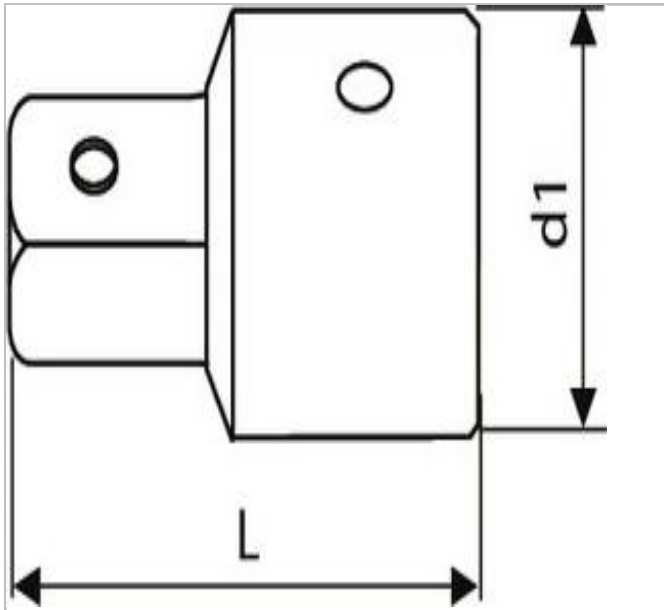

E117366 | EXPERT 3/8" to 1/2" coupler

Description:

- ISO 3316
- DIN 3123
- ISO 1174-1
- Chrome vanadium steel.
- High Chrome finish.
- For manual use.

	E117366
Diameter D1 [mm]	18.0
Length L [mm]	36.0
Weight [Kg]	0.04