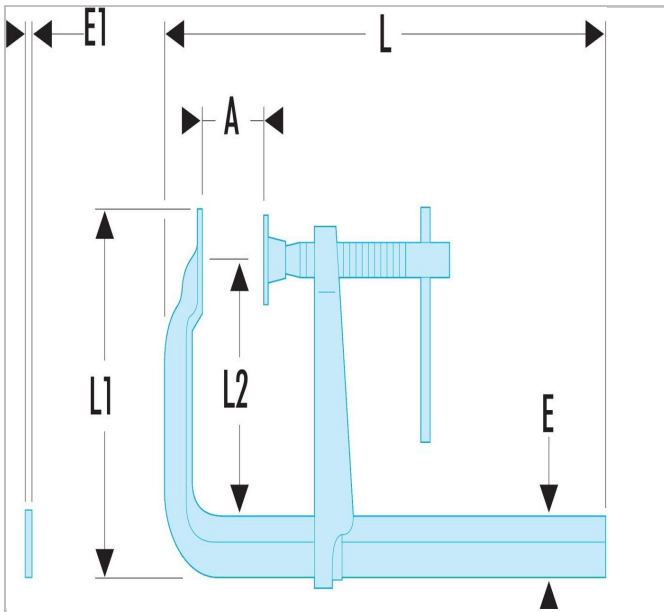

## 272.300L | 272L - Wide protrusion pump clamp

### Description:

- Capacity: 0 to 1,000 mm.
- Protrusion: 150 mm.
- Same characteristics as model 272A with additional benefits of a deep slider and dog for gripping wide parts.

	<b>272.300L</b>
Depth [mm]	150
Length L [mm]	440.0
Length L1 [mm]	215.0
Length L2 [mm]	150
Thickness E [mm]	40
Thickness E1 [mm]	9
open position o maxi [mm]	300.0
A Maxi [mm]	300.0