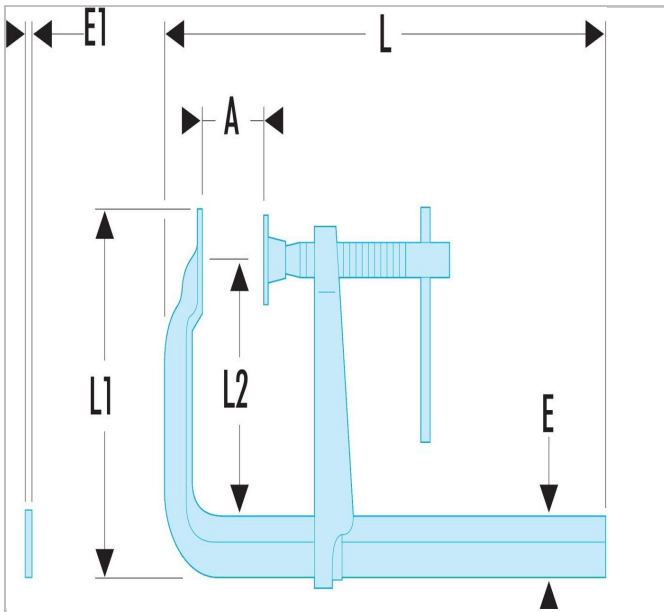

## 272.1000L | 272L - Wide protrusion pump clamp

### Description:

- Capacity: 0 to 1,000 mm.
- Protrusion: 150 mm.
- Same characteristics as model 272A with additional benefits of a deep slider and dog for gripping wide parts.

	<b>272.1000L</b>
Depth [mm]	150
Length L [mm]	1140.0
Length L1 [mm]	215.0
Length L2 [mm]	150
Thickness E [mm]	40
Thickness E1 [mm]	9
open position o maxi [mm]	1000.0
A Maxi [mm]	1000.0