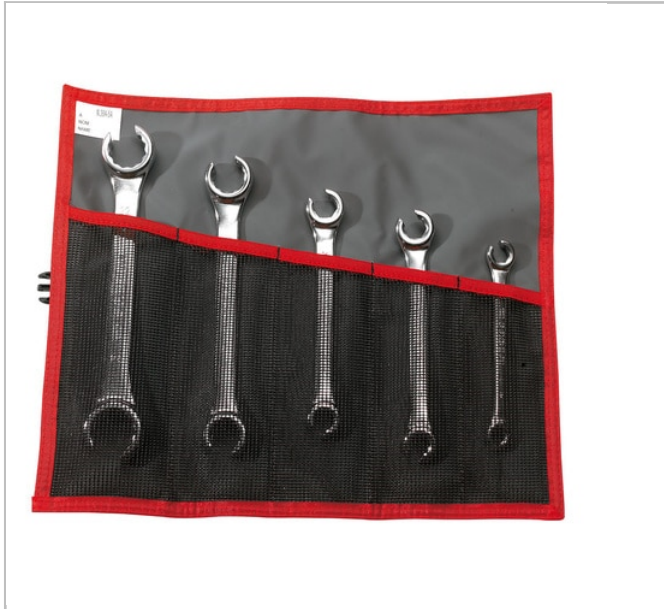

42.JE5T | Set of 5 metric flare-nut wrench angled at 15°

Description:

- Presentation: supplied in roll.

	42.JE5T
Contents []	Roll: N.38A-5A
A [in]	8x10 - 11x13 - 12x14 - 17x19 - 22x24