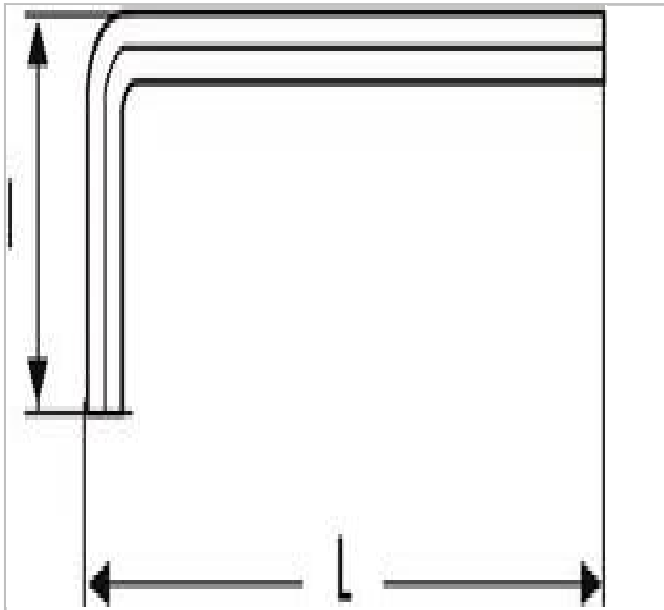

E113995 | EXPERT Torx® keys

Description:

- ACUMENT TMD 702
- Finish: black phosphate.

	E113995
Length L [mm]	58.0
Height H [mm]	0.0
Weight [g]	5.0