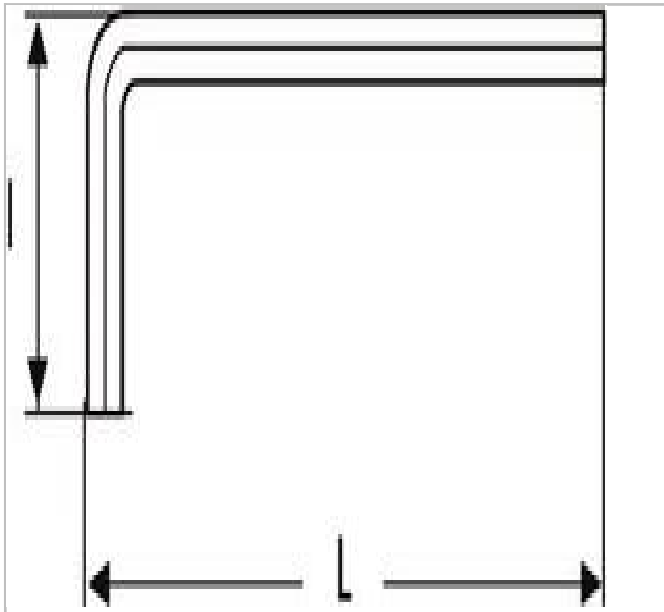

E113996 | EXPERT Torx® keys

Description:

- ACUMENT TMD 702
- Finish: black phosphate.

	E113996
Length L [mm]	61.0
Height H [mm]	0.0
Weight [g]	7.0