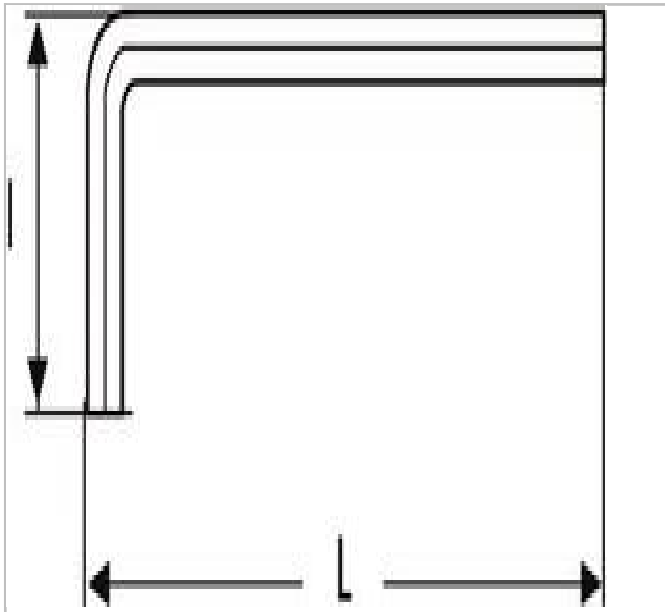

### Description:

- ACUMENT TMD 702
- Finish: black phosphate.

	E113854
Length L [mm]	83.0
Height H [mm]	0.0
Weight [g]	29.0