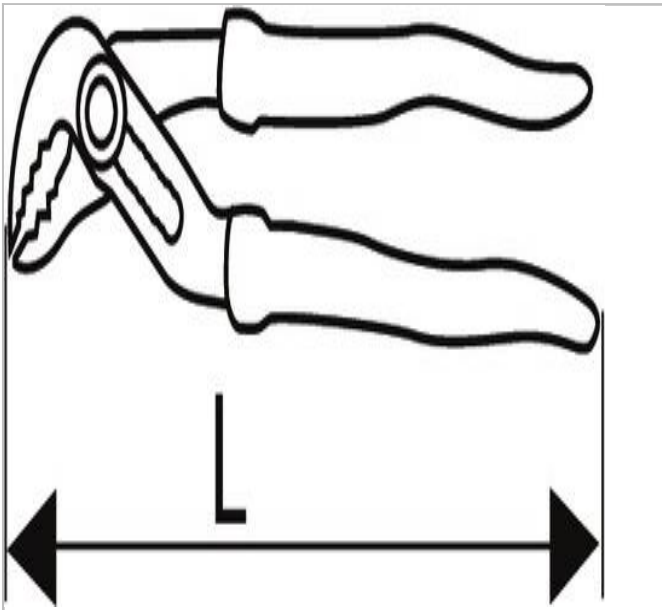

E184690 | EXPERT Stacked multigrip pliers - 240 mm

Description:

- ISO 8976
- Spatula branches.
- Blue PVC sheathed handles.
- Finish: shot blasted varnished.

E184690