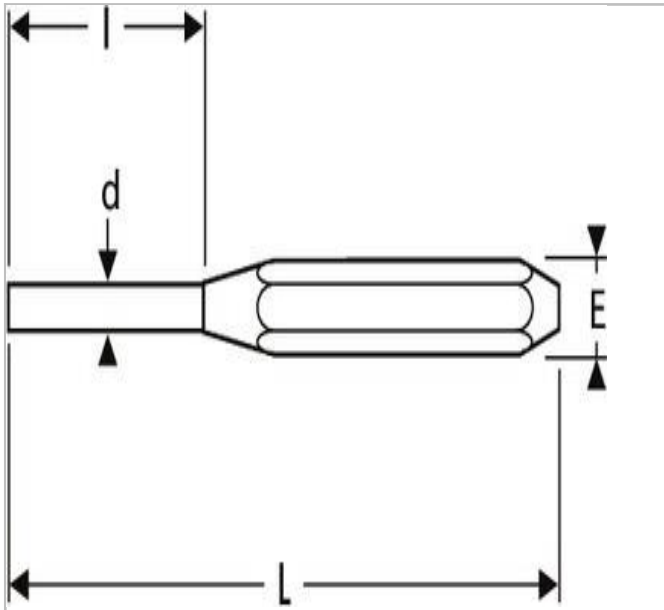

E418227 | EXPERT Punches

Description:

- Hardness 34-44 for the impact zone and 50-58 for the tip.
- One-piece for enhanced strength and durability.

	E418227
Length L [mm]	102.0
Diameter [mm]	6.0
Weight [g]	55.0
Thickness E [mm]	9.5
Width [mm]	25.4