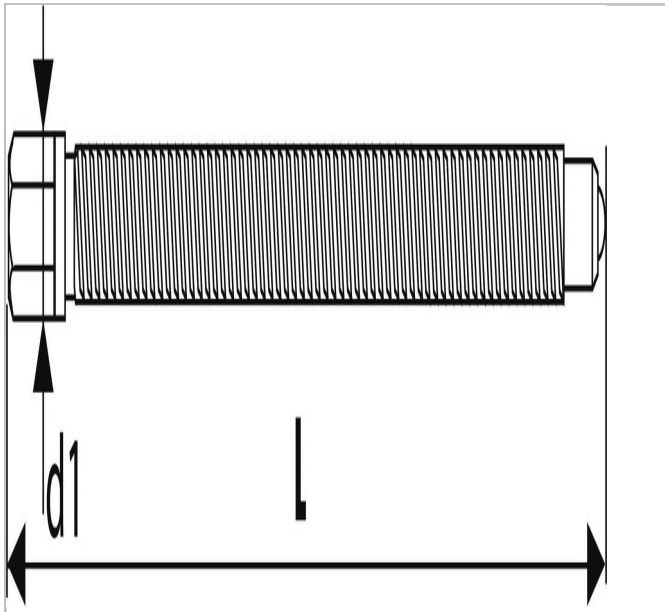

## E096010 | EXPERT Screw

### Description:

- EXPERT Screw

	<b>E096010</b>
Length L [mm]	135.0
Weight [Kg]	0.15
Diameter D1 [mm]	14.0