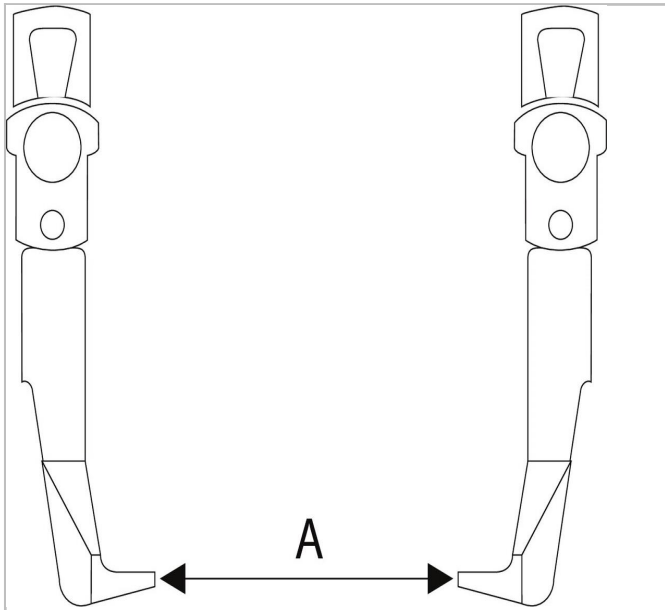

E096002 | EXPERT 2-leg puller

Description:

- Convertible to inside or outside gripping with the same leg.
- Made in chrome vanadium steel.
- Finish: chromed.

	E096002
A [in]	65.0
Length L [mm]	115.0
Height H [mm]	133.0
Screw Size ["]	E096010
Tonnes ["]	15.0
Weight [Kg]	0.4
Width [mm]	105.0
Head Width B [mm]	14.0