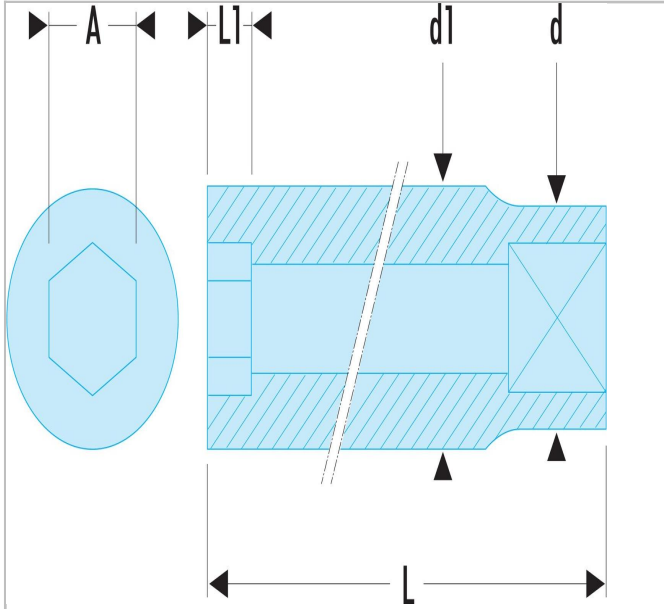

R.12EL | R.EL - 1/4" long-reach metric 12-point sockets

Standards:

NF ISO 2725-1, NF ISO 1711-1,
ISO 2725-1, ISO 1711-1, DIN
3124, ASME B107.5

Description:

- OGV® profile: more powerful tightening, preserves fasteners.
- Long-reach sockets for long recess or thread access.
- Available as rack sets (Ref REL.40U).
- Finish: bright chrome.

 FACOM	R.12EL
A [mm]	0.5
Diameter [mm]	16.8
Diameter D1 [mm]	15.5
Length L [mm]	50.0
Length L1 [mm]	13.0
Weight [Kg]	0.056
12-Point [mm]	12.0