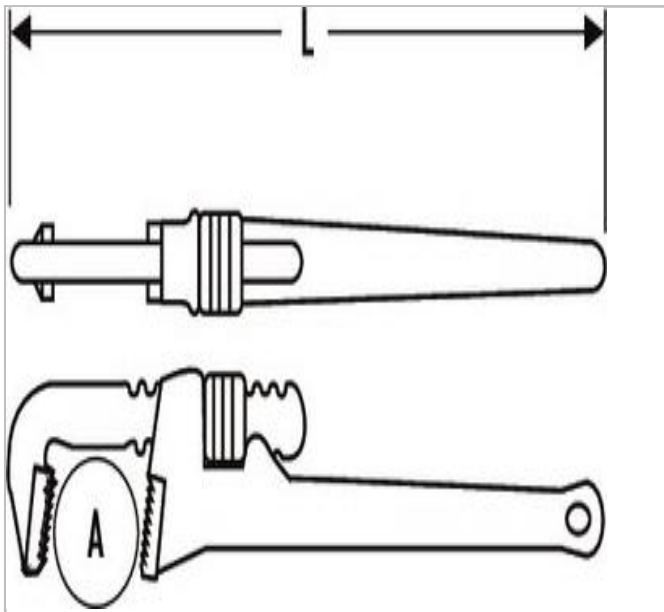

E117824 | EXPERT Pipework wrenches

Description:

- Cast-iron body.
- Forged steel jaw.
- High frequency treatment of the jaws for high resistance and perfect tube gripping.

	E117824
Length L [mm]	600.0
Weight [Kg]	4.0