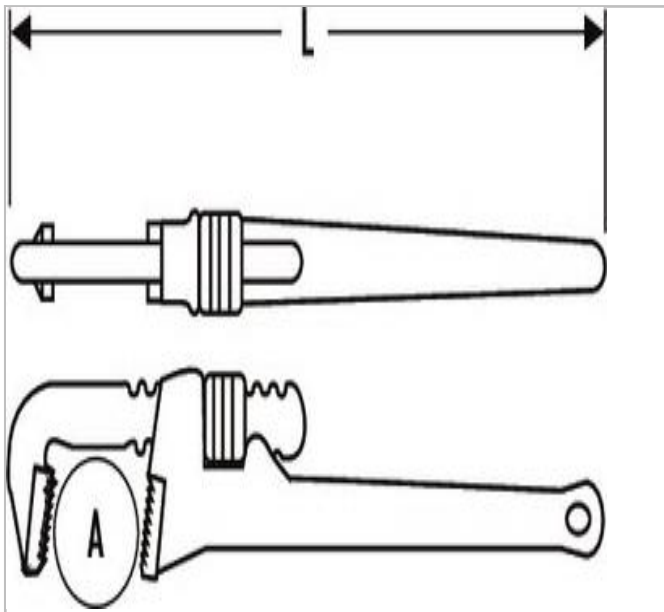

## E117823 | EXPERT Pipework wrenches

### Description:

- Cast-iron body.
- Forged steel jaw.
- High frequency treatment of the jaws for high resistance and perfect tube gripping.

	<b>E117823</b>
Length L [mm]	450.0
Weight [Kg]	2.4