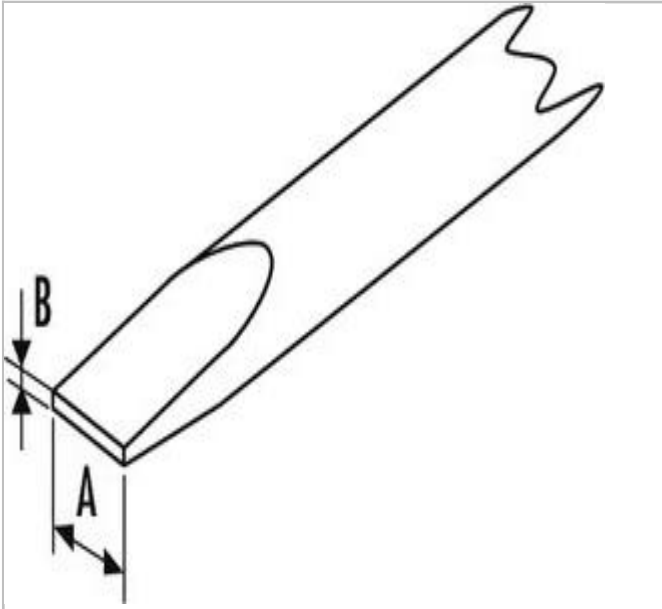

## E165421 | EXPERT 1000 Volt insulated screwdrivers for Phillips® head screws

### Description:

- CEI 60900
- ISO 2380-1
- ISO 2380-2
- trimaterial ergonomic handle for comfortable and reliable screwing.
- Screw head color code: yellow.
- Each product is tested under 10,000 Volts.
- Round hardened blade with orange PVC insulation.

	E165421
Diameter [mm]	40
Length L [mm]	355
Length [mm]	150.0
Weight [g]	123