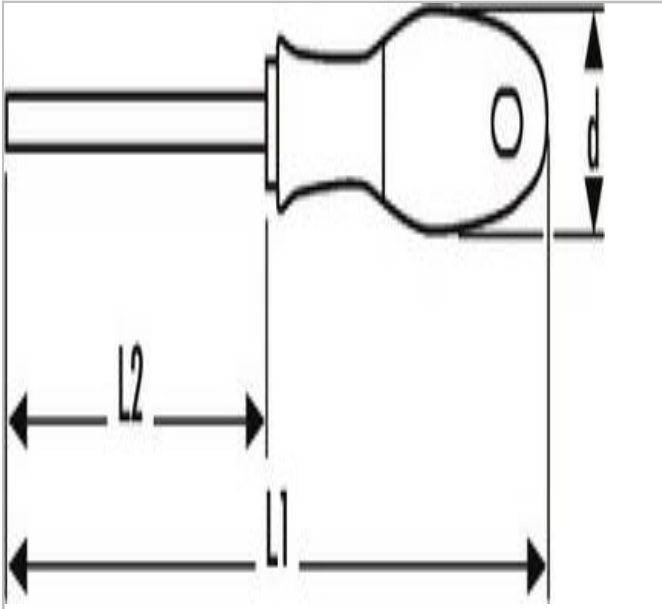

## E160402 | EXPERT Screwdrivers for Pozidriv® screws with bolster

### Description:

- ISO 8764-1
- ISO 8764-2
- trimaterial ergonomic comfortable and effective handle.
- Bit color code: blue.
- Round chrome plated blade in Chrome Vanadium steel.
- Sand-blasted tip.
- Hex bolster.