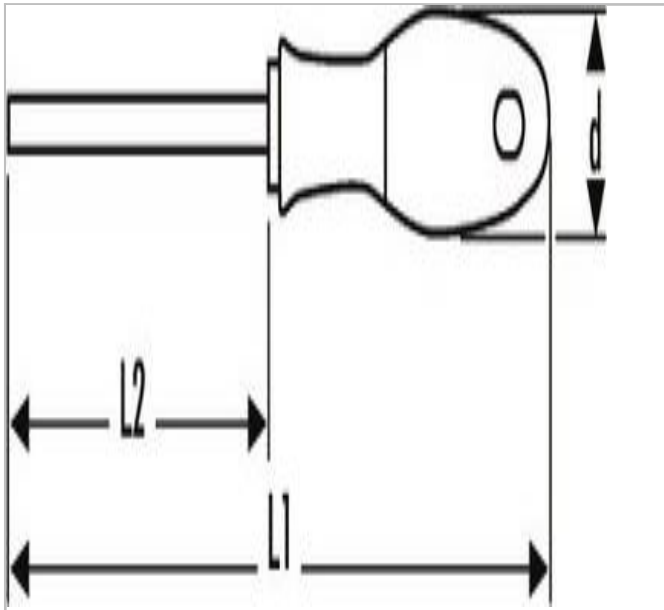

E160505 | EXPERT Torx® screwdrivers

Description:

- ACUMENT TMD 702
- trimaterial ergonomic comfortable and effective handle.
- Bit colour code: green.
- Round chrome plated blade in satin Chrome Vanadium steel.

	E160505
Diameter [mm]	27
Length L1 [mm]	177
Length L2 [mm]	75.0
Weight [g]	34
Length [mm]	177
Tip Size ["]	T10
Tip Type ["]	TORX
Handle Style ["]	Tri-Material
Ratcheting ["]	Non-Ratcheting