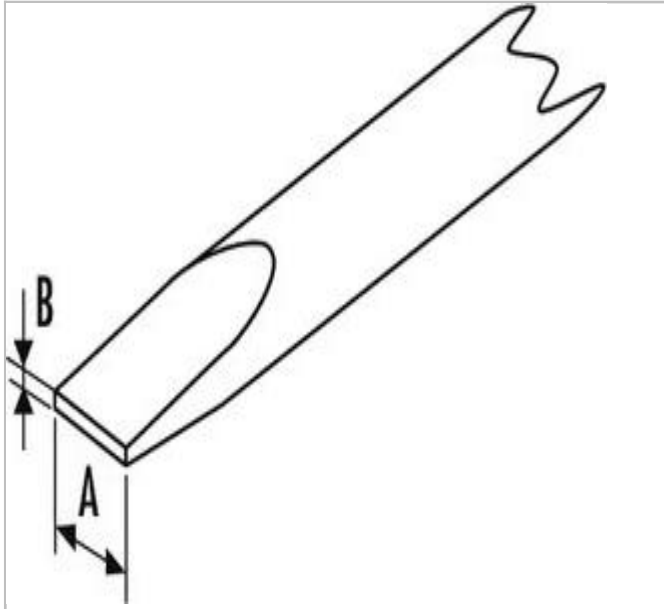

E165480 | EXPERT Screwdrivers for slotted head screws (flared)

Description:

- ISO 2380-1
- ISO 2380-2
- trimaterial ergonomic comfortable and effective handle.
- Bit color code: red.
- Round chrome plated blade in Chrome Vanadium steel.
- Sand-blasted tip.

	E165480
Diameter [mm]	38
Length L1 [mm]	198
Length L2 [mm]	100.0
Weight [g]	32
Tip Size ["]	1/8"
Tip Type ["]	Keystone Slotted
Handle Style ["]	Tri-Material