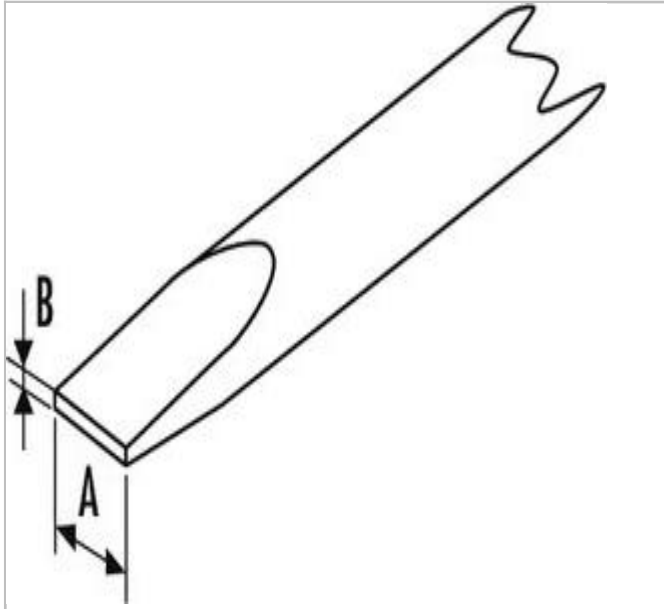

E165098 | EXPERT Screwdrivers for slotted head screws (flared)

Description:

- ISO 2380-1
- ISO 2380-2
- trimaterial ergonomic comfortable and effective handle.
- Bit color code: red.
- Round chrome plated blade in Chrome Vanadium steel.
- Sand-blasted tip.

	E165098
Diameter [mm]	32
Length L1 [mm]	205
Length L2 [mm]	100.0
Weight [g]	69
Tip Size ["]	1/4"
Tip Type ["]	Keystone Slotted
Handle Style ["]	Tri-Material
Ratcheting ["]	Non-Ratcheting