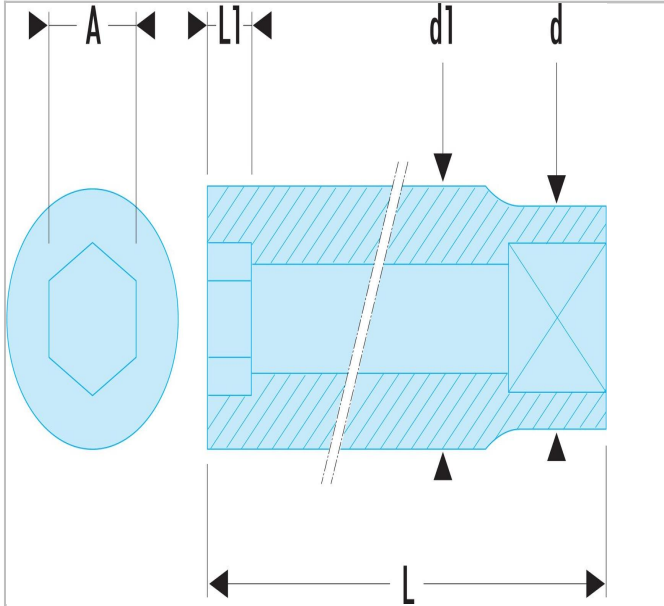

R.13EL | R.EL - 1/4" long-reach metric 12-point sockets

Standards:

NF ISO 2725-1, NF ISO 1711-1,
ISO 2725-1, ISO 1711-1, DIN
3124, ASME B107.5

Description:

- OGV® profile: more powerful tightening, preserves fasteners.
- Long-reach sockets for long recess or thread access.
- Available as rack sets (Ref REL.40U).
- Finish: bright chrome.

 FACOM	R.13EL
A [mm]	0.5
Diameter [mm]	18.0
Diameter D1 [mm]	16.4
Length L [mm]	50.0
Length L1 [mm]	14.0
Weight [Kg]	0.059
12-Point [mm]	12.0