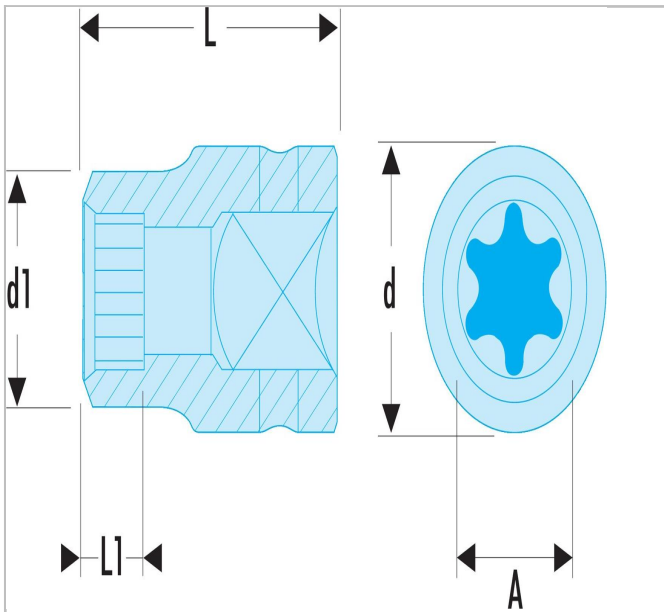

NSTX.24 | NSTX Torx® 1/2" impact sockets

Description:

- For your safety, use impact sockets and accessories with the appropriate rings and pins.
- For Torx® male drive fasteners.

	NSTX.24
A [mm]	21.84
Diameter [mm]	30.0
Diameter D1 [mm]	28.2
Length L [mm]	40.0
Weight [g]	140.0