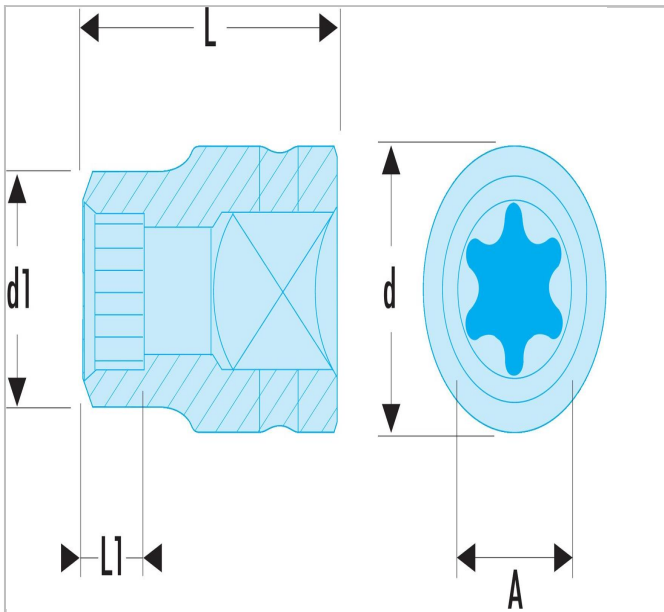

NSTX.18 | NSTX Torx® 1/2" impact sockets

Description:

- For your safety, use impact sockets and accessories with the appropriate rings and pins.
- For Torx® male drive fasteners.

 NSTX.18	
A [mm]	16.38
Diameter [mm]	25.0
Diameter D1 [mm]	22.2
Length L [mm]	38.0
Weight [g]	90.0