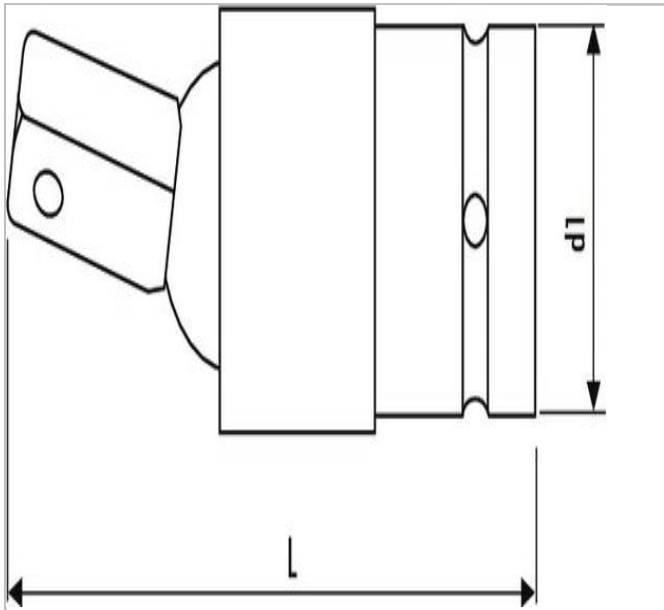

E113620 | EXPERT 1/2" impact universal joint

Description:

- 1/2" IMPACT UNIVERSAL JOINT

	E113620
Diameter D1 [mm]	32.0
Length L [mm]	60.0
Weight [g]	170.0