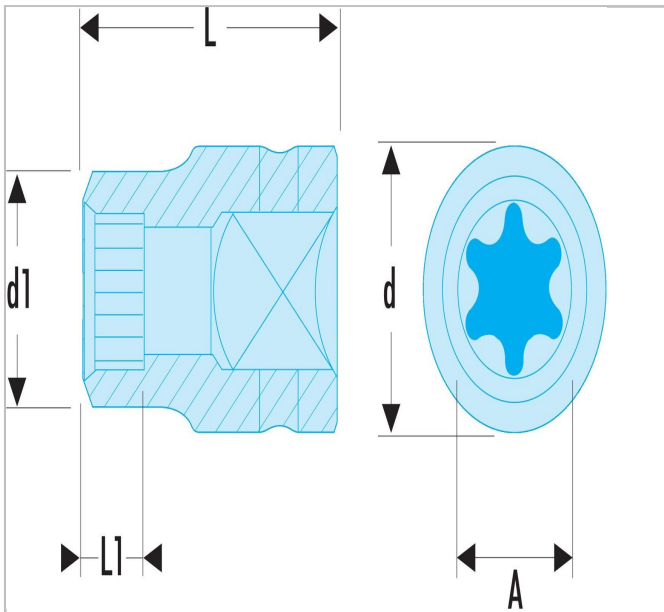

NSTX.16 | NSTX Torx® 1/2" impact sockets

Description:

- For your safety, use impact sockets and accessories with the appropriate rings and pins.
- For Torx® male drive fasteners.

	NSTX.16
A [mm]	14.7
Diameter [mm]	25.0
Diameter D1 [mm]	19.2
Length L [mm]	38.0
Weight [g]	90.0