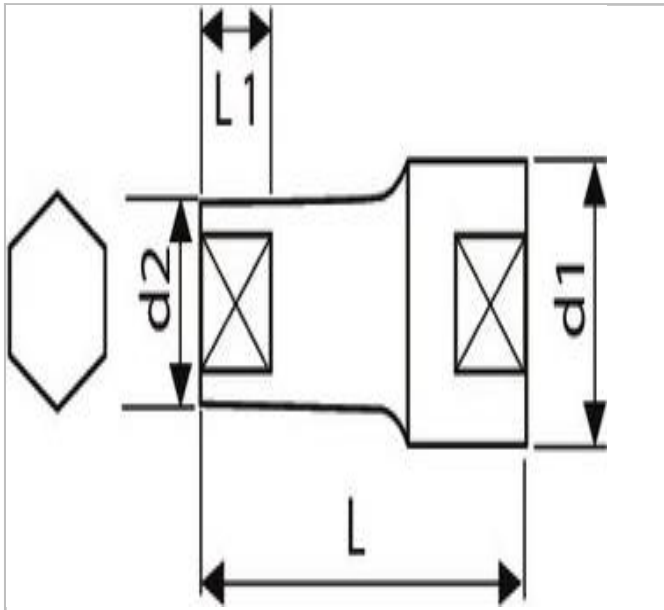

E113760 | EXPERT 1/4" deep 6-point sockets - Metric

Description:

- ISO 2725-1
- DIN 3124
- ISO 1174-1
- ISO 1711-1
- ISO 691
- Chrome vanadium steel.
- OGV Profile: tightening torque applied to the sides rather than to the angles of the nut.
- High chrome finish.
- For manual use.

	E113760
A [mm]	12
Diameter D1 [mm]	16.0
Length L [mm]	49.5
Length L1 [mm]	15.0
Weight [Kg]	0.05
Diameter D2 [mm]	16.0