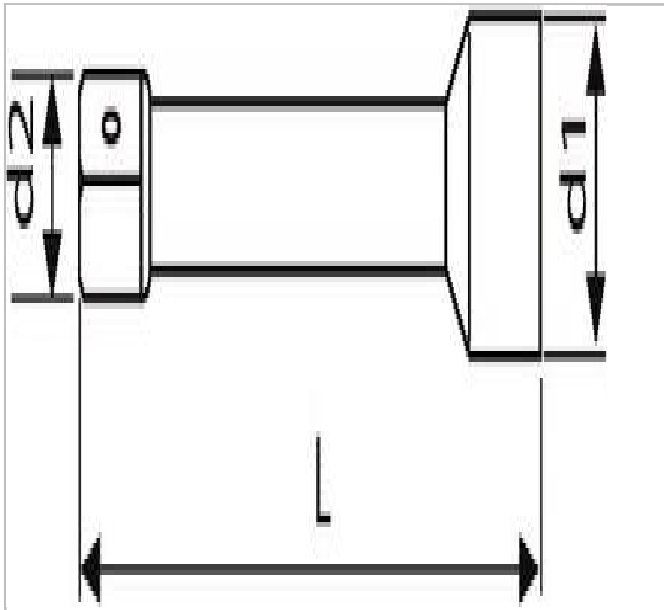

E113771 | EXPERT 1/4" extensions

Description:

- ISO 3315
- DIN 3122
- ISO 1174-1
- Chrome vanadium steel.
- Finish: polished chromed.

	E113771
Length L [mm]	55.0
Diameter D1 [mm]	12.5
Diameter D2 [mm]	8.51
Weight [Kg]	0.025