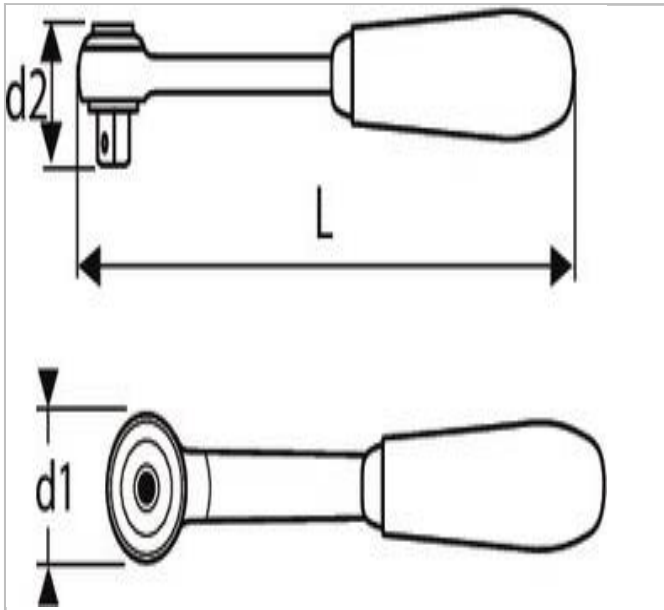

E113817 | EXPERT 3/4" ratchet

Description:

- ISO 3315
- DIN 3122
- ISO 1174-1
- With a safety lock with sockets and accessories.
- 24 tooth mechanism.
- 15° increment.
- Matt Chrome finish.
- Chrome vanadium steel.
- Supplied without handle.

	E113817
Diameter D1 [mm]	63.4
Diameter D2 [mm]	59.0
Length L [mm]	155.0
Weight [Kg]	1.24