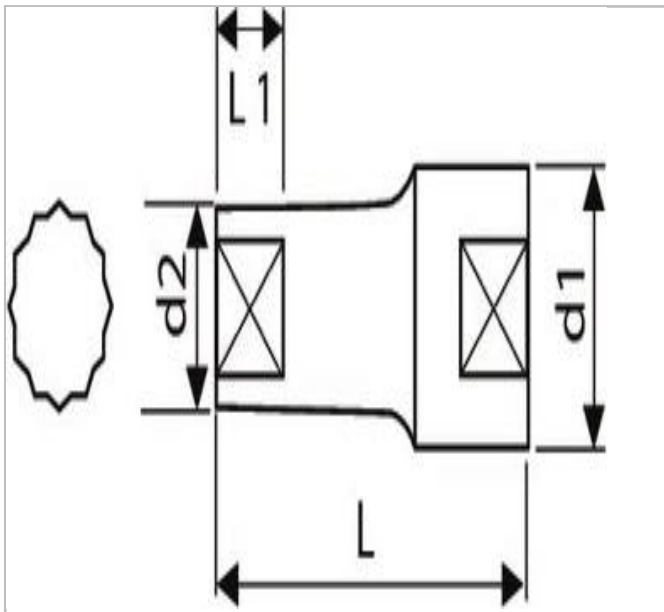

E117280 | EXPERT 1/2" 12-point long sockets - Metric

Description:

- ISO 2725-1
- DIN 3124
- ISO 1174-1
- ISO 1711-1
- ISO 691
- Chrome vanadium steel.
- OGV® profile: tightening torque applied to the sides rather than to the angles of the nut.
- High Chrome finish.
- For manual use.

	E117280
A [mm]	14
Diameter D2 [mm]	22.0
Diameter D1 [mm]	20.5
Length L [mm]	79.0
Length L1 [mm]	25.0
Weight [g]	120.0