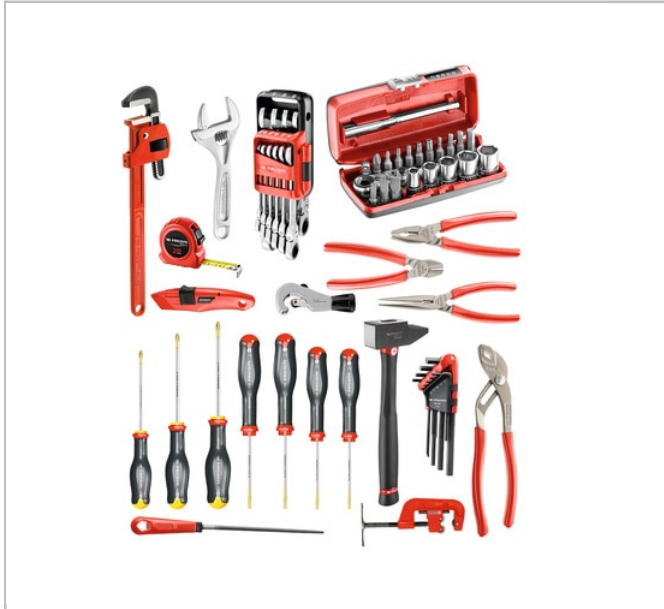

## CM.200A | 67-piece set of plumbers tools

### Description:

- 3 Options available: - CM.200A: Set supplied without container. - BT6A.M200A: Set supplied with metal toolbox BT.6A. - BSLMBC.M200A: Set supplied with fabric/PVC tool bag BS.LMBC.

CM.200A

Weight [Kg]

8.85