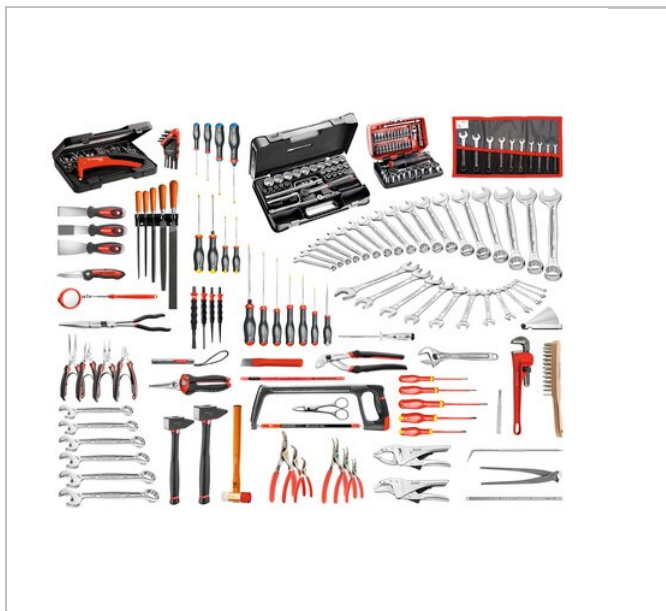

2074.M140A | 200-piece set of industrial maintenance tools - 4 drawer chest

Description:

- 4 Options available:
- - CM.140A: Set supplied without container.
- - CM.140A-F: Set supplied with 1/3 foam trays (x18).
- - 2074.M140A: Set supplied with 4-drawer chest BT.C4T.
- - JET7.M140A: Set supplied with 7-drawer roller cabinet JET.7GM3.