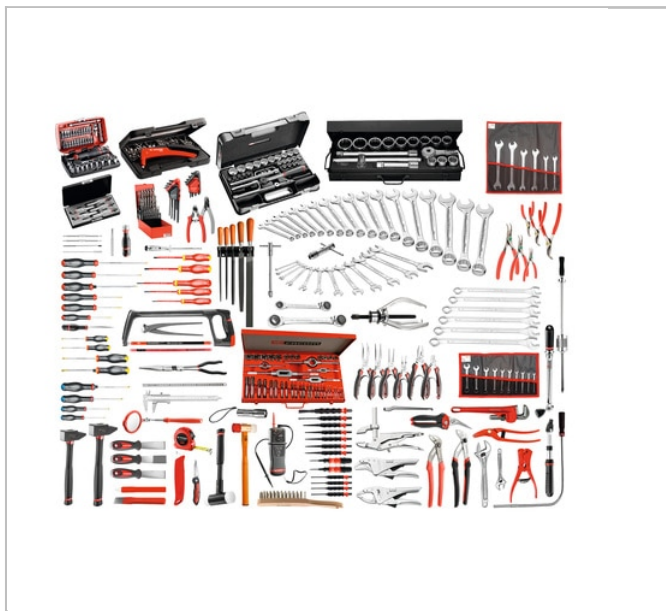

JET7.M150A | 333-piece set of industrial maintenance tools - 7 drawer roller cabinet and chest

Description:

- 3 Options available:
- - CM.150A: Set supplied without container.
- - CM.150A-F: Set supplied with 1/3 foam trays (x26)
- - JET7.M150A: Set supplied with 7-drawer roller cabinet JET.7GM3 and chest JET.C4GM3.