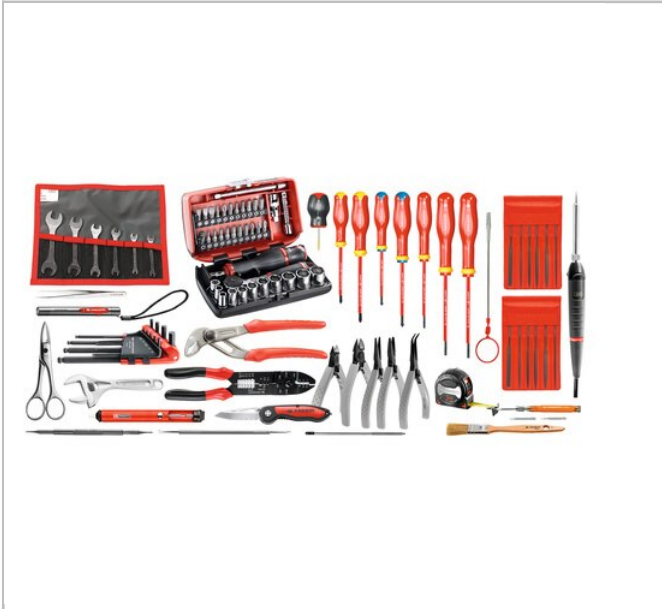

2208.EL32 | 94-piece set of electricians tools - case

Description:

- 3 Options available:
- - CM.EL32: Set supplied without container.
- - 2208.EL32: Set supplied with case BV.51A.
- - BST20.EL32: Set supplied with tool bag BS.T20.