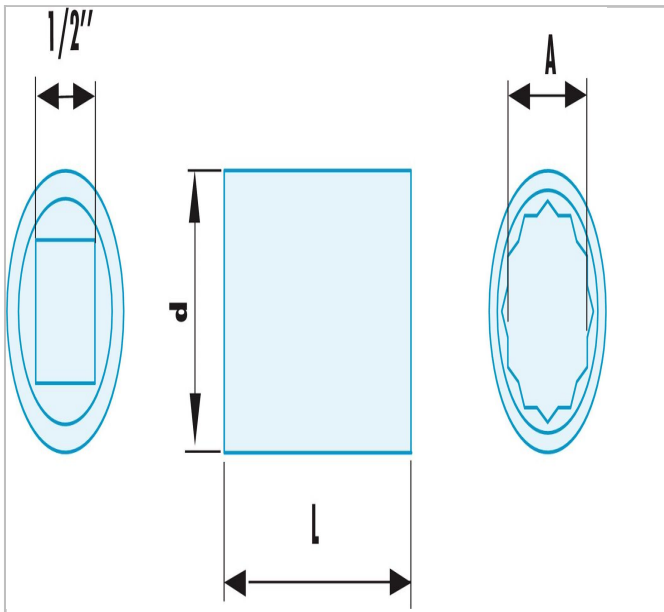

S.24SR | Non sparking 1/2" metric 12-point sockets

Description:

- Special non sparking and anti-magnetic Copper-Beryllium alloy.

	S.24SR
A [mm]	24.0
Diameter D Maxi [mm]	34.0
Length L [mm]	43.0
Weight [g]	185.0