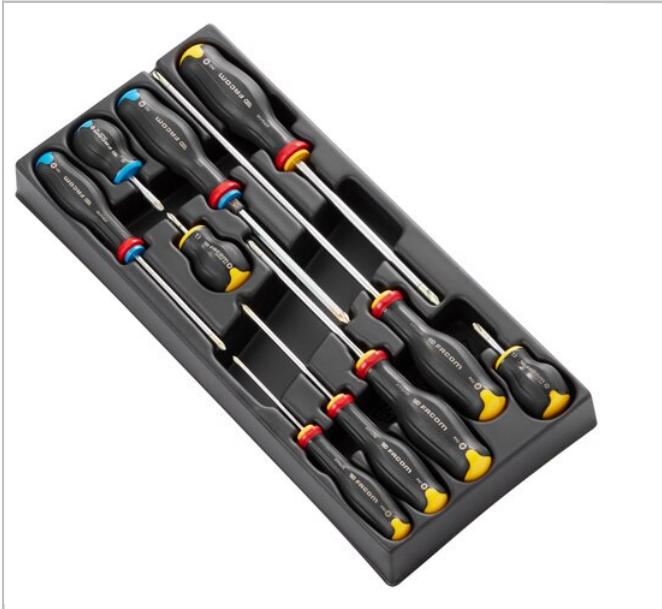

MOD.AT5 | Module 10 tournevis Protwist® - MOD.AT5

Description:

- Compatible with the Facom modular storage system: - Compatible with CHRONO XL, CHRONO+, JETXL and JET+ roller cabinets.

	MOD.AT5
Contents []	PL.677
Length L [mm]	175.0
Height H [mm]	40.0
Tray ["]	PL.678
Weight [Kg]	0.92
Depth [mm]	418.0