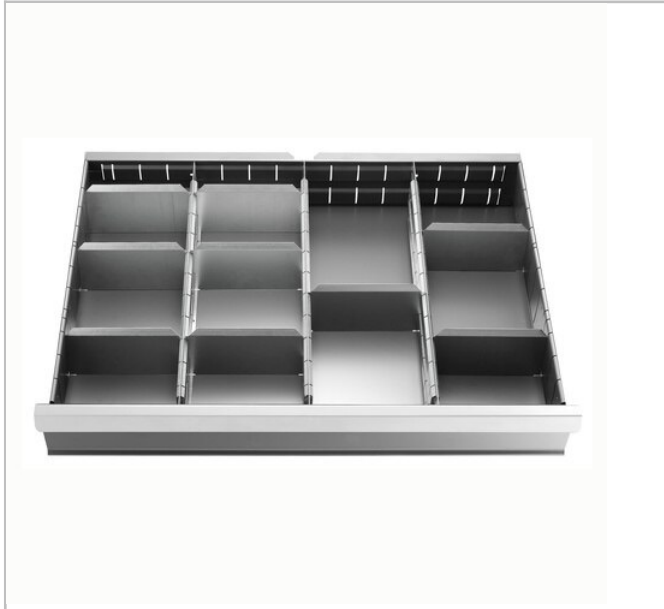

2930.C2 | Set of 27 partitions for drawers 75 mm wall

Description:

- Partitioning system in galvanised metal sheet.
- 5 separations.
- 16 partitions 100 mm high.
- 6 partitions 200 mm high.

	2930.C2
Weight [Kg]	4.6