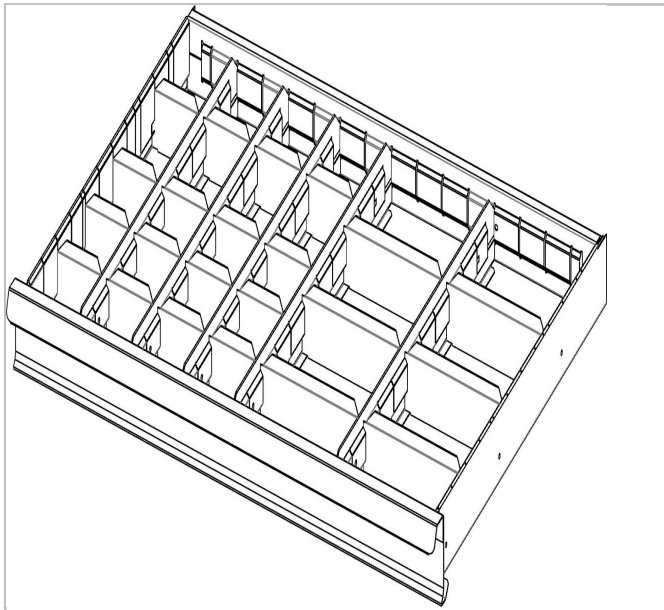

2930.C2 | Set of 27 partitions for drawers 75 mm wall

Description:

- Partitioning system in galvanised metal sheet.
- 5 separations.
- 16 partitions 100 mm high.
- 6 partitions 200 mm high.

	2930.C2
Weight [Kg]	4.6