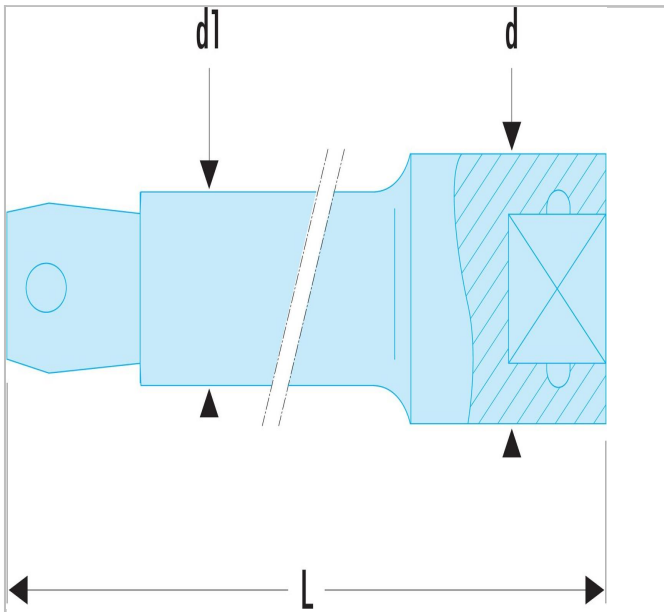

## S.215S | S.S - 1/2" wobble drive extensions

### Description:

- Square drive rounded profile gives 8° working angle.
- Useful where access is limited.
- Finish: bright chrome.

 <b>S.215S</b>	
Diameter [mm]	23.0
Diameter D1 [mm]	16.5
Length L [mm]	250.0
Square [in]	1/2
Weight [g]	420.0